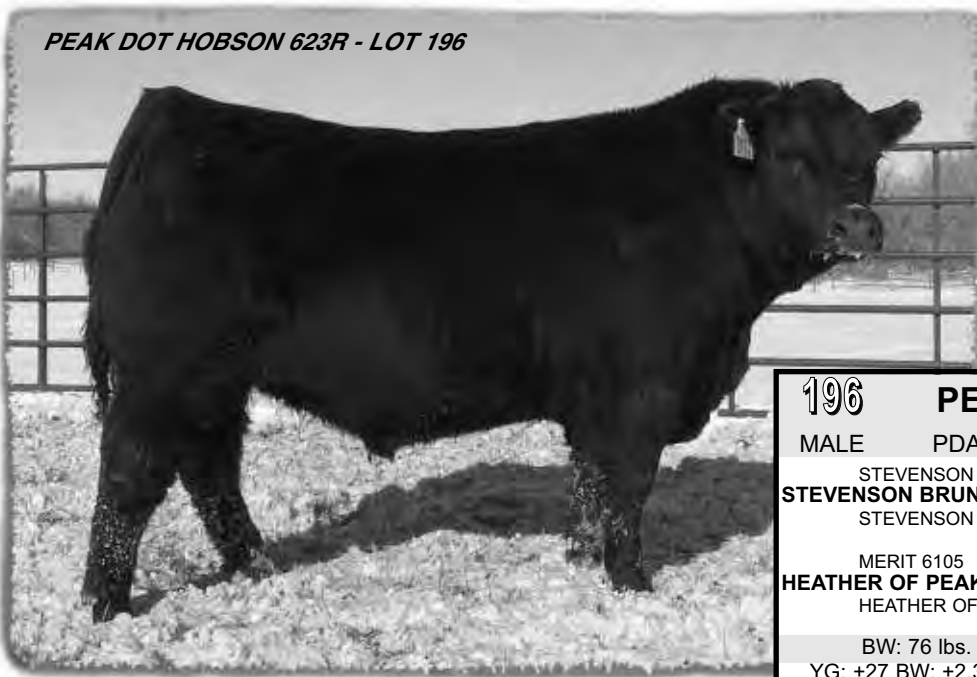

HF MOST WANTED 46H  
**LADY OF PEAK DOT 580K**  
 LADY OF PEAK DOT 992H

BW: 85 lbs. Adj. 205D: 748 lbs. Adj. 365D: 1394  
 YG: +22 BW: +3.3 WW: +36 YW: +58 Milk: +16 Mat: +34

PEAK DOT HOBSON 623R - LOT 196