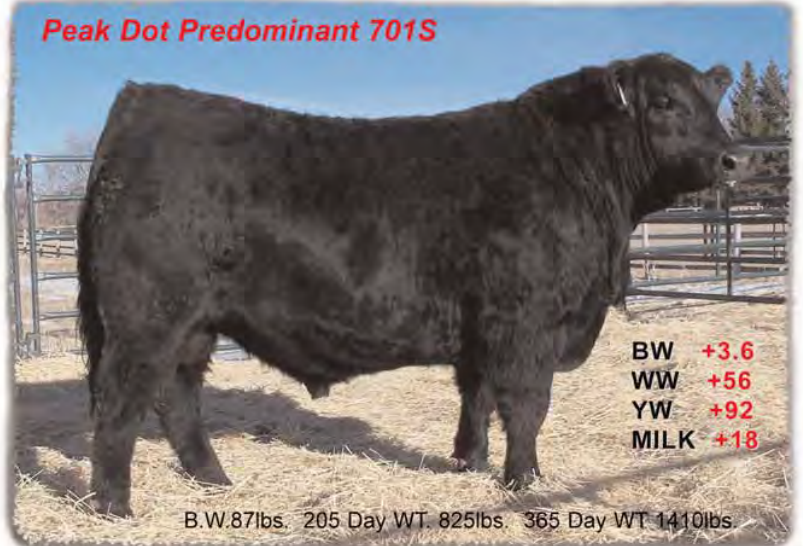

Peak Dot Predominant 709S

BW +2.5
WW +43
YW +68
MILK +19

B.W.82lbs. 205 Day WT. 779lbs. 365 Day WT 1369lbs

A very attractive son of Predominant that displays depth of body, doability and a gentle disposition. His productive Bardolene dam is a complete outcross that traces back to Bardolene of Peak Dot 204R.

Peak Dot Predominant 720S

BW +2.4
WW +51
YW +86
MILK +23

B.W.82lbs. 205 D.WT. 822lbs. Yearling WT. 1399lbs.

Peak Dot Predominant 704S

BW +2.5
WW +53
YW +90
MILK +20

B.W.75lbs. 205 D.WT. 789lbs. Yearling WT. 1393lbs.

Headlining this years sale will be the largest most impressive group of progeny to ever sell from the powerful and popular SAV 004 Predominant 4438. Predominant is a high feed efficiency sire whose progeny excel in thickness, muscle, volume and dimension. The highly anticipated first calf crop of new Peak Dot Herd sires SAV Capacity 5234 and SAV Autograph 5204 will be available on April 2, 2008. The sale will feature bulls produced from our embryo program as well as bulls and females produced from our fall calving program.

Peak Dot Predominant 701S

BW +3.6
WW +56
YW +92
MILK +18

B.W.87lbs. 205 Day WT. 825lbs. 365 Day WT 1410lbs.

A big heavy powerhouse son of Predominant with a gentle disposition, robust thickness muscle and style, sure to make him one of the top herd sire prospects to sell anywhere this year. He recorded a weaning weight of 825lbs and a weaning index of 111. His dam is a moderate framed broody Rito 287 daughter that averages 20 transferable embryos per flush.