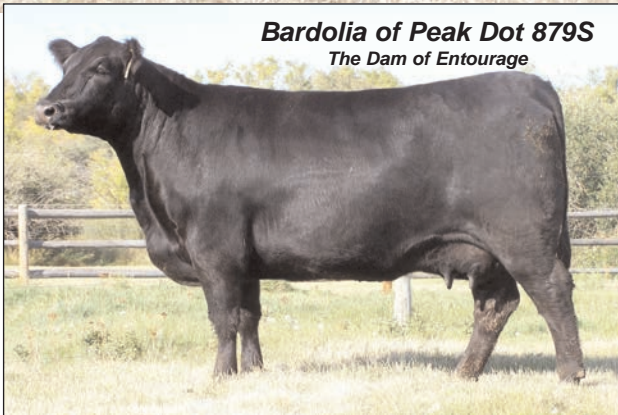

PEAK DOT COURAGE 970U

Feb.27,2008 B.W.85lbs. 205DWT 711LBS YW 1208LBS.

COURAGE is the lead off bull from a strong pen of 100 coming two-year olds. He is a big heavy powerhouse son of Predominant with a gentle disposition, thickness, muscle and style. His moderate framed Rito 287 dam Lady of Peak Dot 782L has 20 daughters at Peak Dot, 17 of them are full sisters to **COURAGE**. **COURAGE** is also a full brother to the 2008 high selling bull. **COURAGE** will sell in his entirety along with the rest of his flush brothers on December 3.

Peak Dot Ranch Ltd.
**FALL BLACK ANGUS BULL
AND FEMALE SALE**
Thursday, Dec. 3, 2009

At the Ranch Wood Mountain, Saskatchewan

SELLING 100 Coming Two-Year-Old Bulls
2 Exciting young herd sire prospects
60 Black Commercial Heifers bred to Peak Dot calving-ease bulls
A select group of Purebred Donor Cows, Embryos and Heifers from the very top end of the Peak Dot herd.

He Sells!

Lady of Peak Dot 782L
The Dam of **COURAGE**

ENTOURAGE

Bardolia of Peak Dot 879S
The Dam of **Entourage**

He Sells! **PEAK DOT ENTOURAGE 3W**
Feb.15,2009 B.W.83lbs.

DUFF ENCORE 702

The Sire of **Entourage**

She sells along with her embryos by **Duff Encore 702**.

If you are on the hunt for a bull with more muscle shape, lots of rib, in a naturally thick easy-fleshing package, consider Peak Dot **Entourage 3W**. For all the breeders who fell in love with **Duff Encore 702** at the 2008 Power Plus Bull Sale here is a chance to own his son who is a near replica of his sire. His two-year-old stylish sweet-made dam **Lady of Peak Dot 879S** is one of the top daughters out of a large impressive group of SAV **Predominant 4438** daughters in production at Peak Dot. She sells along with her embryos by **Duff Encore 702**. For EPDs and current performance weights and updates on **Entourage** view www.peakdotranch.com or phone 306-266-4414 or email peakdot@xplornet.com.