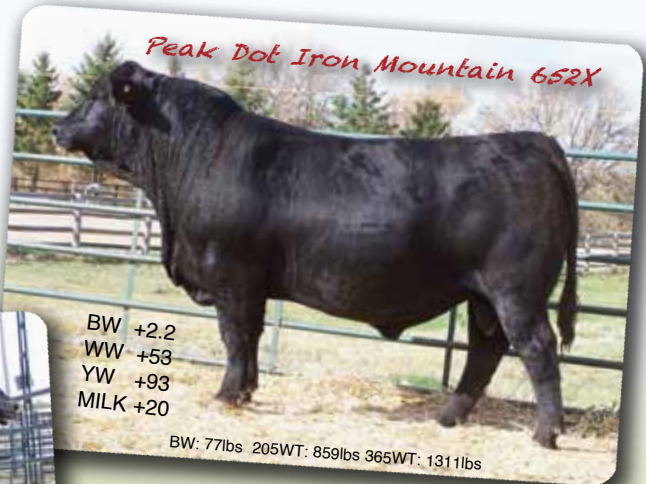

Queen of Peak Dot 634Y
SAV Iron Mountain 8066 Daughter

Lady of Peak Dot 561Y
SAV Iron Mountain 8066 Daughter

Barbara of Peak Dot 79Y
SAV Iron Mountain 8066 Daughter

PEAK DOT DONORS

Erica of Peak Dot 478U and Lady of Peak Dot 986U are two of the newest females to enter the Peak Dot Embryo program. They are the kind you can build a program around. They were selected for their future earning potentials as well as their production capabilities. Moderate-sized, easy fleshing with ideal body types describes them best.

Erica of Peak Dot 478U

SAV 004 Predominant 4438 Daughter

478U

Peak Dot Iron Mountain 455X

BW +2.9
WW +40
YW +79
MILK +15

BW: 88lbs 205WT: 809lbs 365WT: 1329lbs

Peak Dot Iron Mountain 652X

BW +2.2
WW +53
YW +93
MILK +20

BW: 77lbs 205WT: 859lbs 365WT: 1311lbs

Peak Dot Iron Mountain 467X

BW +3.2
WW +45
YW +85
MILK +16

BW: 90lbs 205WT: 862lbs 365WT: 1432lbs

Peak Dot Iron Mountain 465X

BW +3.8
WW +46
YW +86
MILK +16

BW: 86lbs 205WT: 816lbs 365WT: 1325lbs

Peak Dot Iron Mountain 497X

BW +2.9
WW +48
YW +89
MILK +20

BW: 89lbs 205WT: 830lbs 365WT: 1366lbs

View Sale Book and Sale Cattle Photo Gallery at www.peakdotranch.com

or phone Carson Moneo 306-266-4414 Clay Moneo 306-266-4411