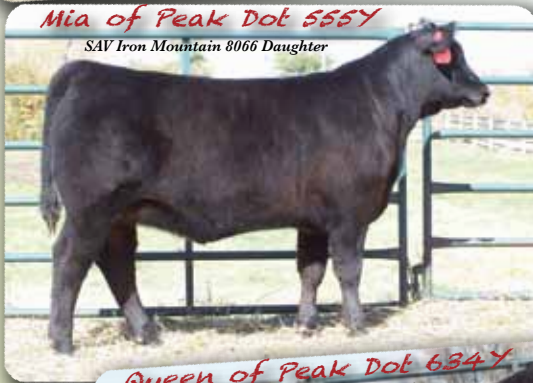

Peak Dot Ranch Ltd.

FALL BULL AND FEMALE SALE

Thursday, Dec. 1, 2011

At the Ranch, Wood Mountain, Saskatchewan
(20 minutes north of Opheim, MT)

Selling 160 Bulls and 25 Heifers and 2 Donor cows

Lady of Peak Dot 474Y
SAV Iron Mountain 8066 Daughter

Lady of Peak Dot 546Y
SAV Iron Mountain 8066 Daughter

Lady of Peak Dot 562Y
SAV Iron Mountain 8066 Daughter

Mia of Peak Dot 555Y
SAV Iron Mountain 8066 Daughter

Lady of Peak Dot 986U
SAV 004 Predominant 4438 Daughter

Queen of Peak Dot 634Y
SAV Iron Mountain 8066 Daughter

Lady of Peak Dot 561Y
SAV Iron Mountain 8066 Daughter

Barbara of Peak Dot 79Y
SAV Iron Mountain 8066 Daughter

PEAK DOT DONORS

Erica of Peak Dot 478U and Lady of Peak Dot 986U are two of the newest females to enter the Peak Dot Embryo program. They are the kind you can build a program around. They were selected for their future earning potentials as well as their production capabilities. Moderate-sized, easy fleshing with ideal body types describes them best.

Erica of Peak Dot 478U

SAV 004 Predominant 4438 Daughter

478U

Peak Dot Iron Mountain 455X

BW +2.9
WW +40
YW +79
MILK +15

BW: 88lbs 205WT: 809lbs 365WT: 1329lbs

Peak Dot Iron Mountain 652X

BW +2.2
WW +53
YW +93
MILK +20